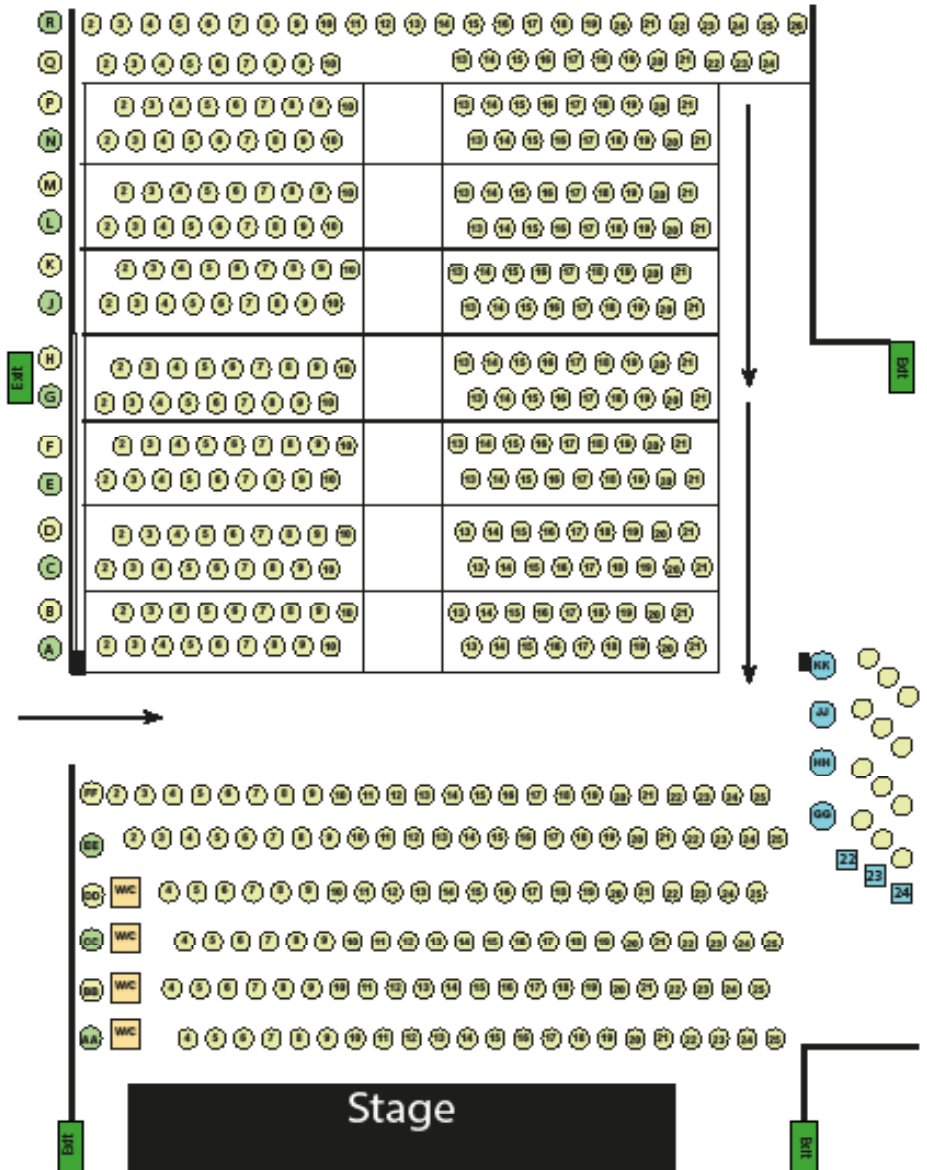

Lowther Pavilion - Standard Auditorium